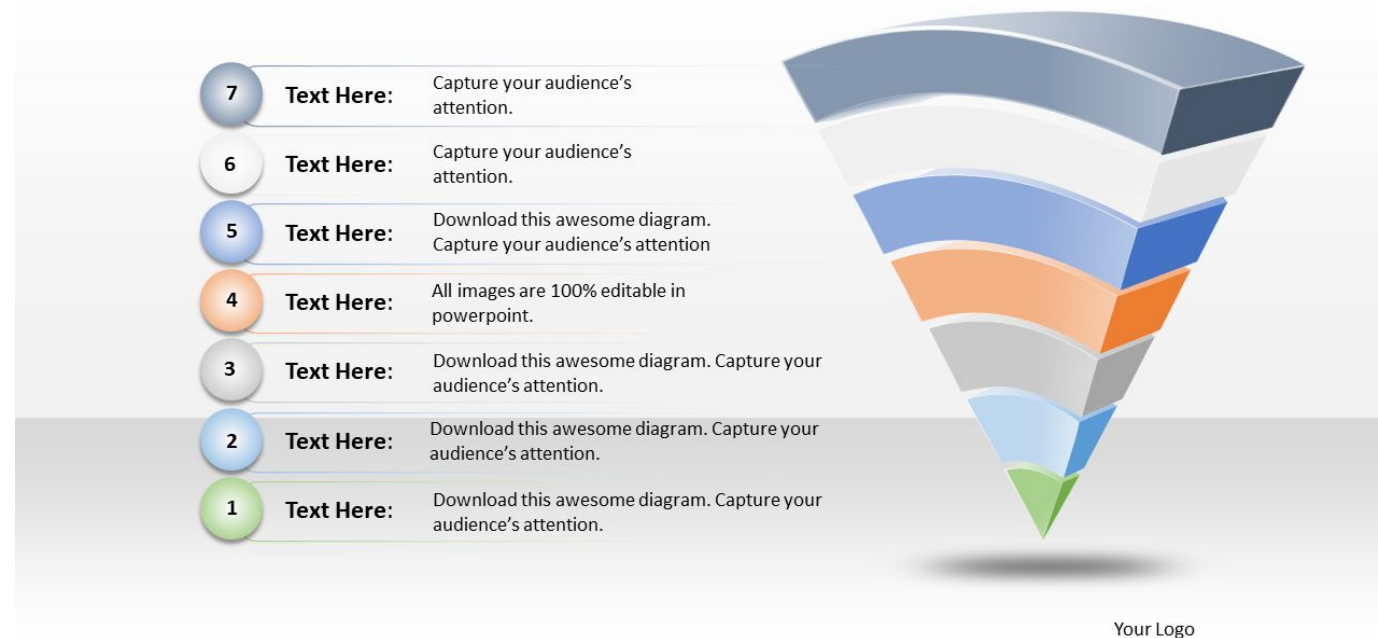

[Click here to get the PPT template!!](#)

- A **pyramid chart** is a simple and straightforward graphic that is used to display hierarchies, procedures, or simple, unique datasets.
- They are also known as triangle diagrams for obvious reasons: their shape is triangular and divided into horizontal pieces.

Pyramid Diagram - 7 Levels

- **The inverted pyramid** is a narrative structure in which the most crucial information is delivered first.
- A story begins with the who, what, when, where, and why, followed by supporting elements and background information.

four steps:

- detecting presenting and collateral symptoms;
- organising symptoms into logical constellations and functional groupings;
- linking symptoms to inferred regions of difficulty in self-function;
- restricting these to basic self-development flaws.

FAQs

What are the three components of the inverted pyramid?

- THE LEAD.
- BODY.
- TAIL/CONCLUSION.

What is the goal of the inverted pyramid?

- In general, news reports are organised using the inverted pyramid pattern, which presents information in declining order of significance.
- This lets the audience to swiftly absorb the most important elements, allowing them to determine whether or not to continue reading the story.