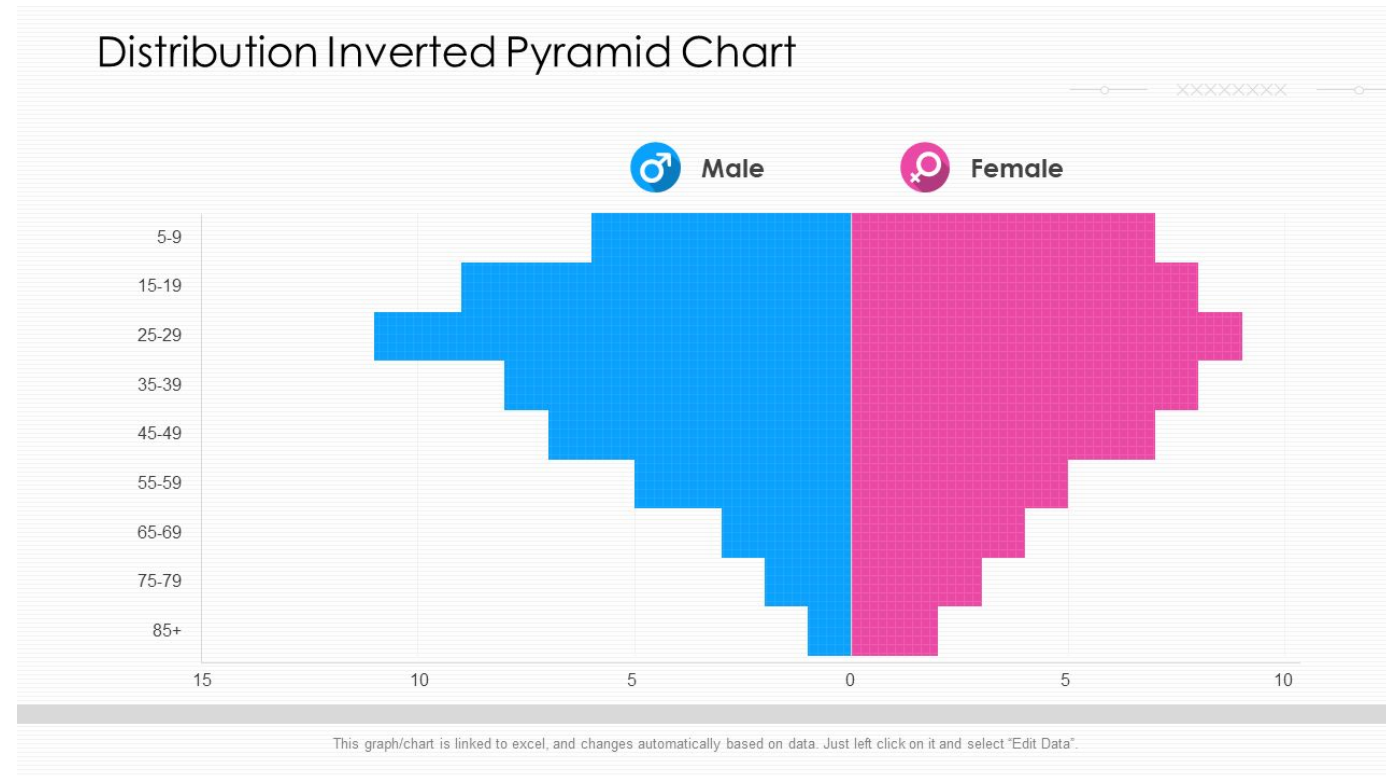

Pyramid Diagram - 7 Levels

- **The inverted pyramid** is a narrative structure in which the most crucial information is delivered first.
- A story begins with the who, what, when, where, and why, followed by supporting elements and background information.

FAQs

What are the three components of the inverted pyramid?

- THE LEAD.
- BODY.
- TAIL/CONCLUSION.

What is the goal of the inverted pyramid?

- In general, news reports are organised using the inverted pyramid pattern, which presents information in declining order of significance.
- This lets the audience to swiftly absorb the most important elements, allowing them to determine whether or not to continue reading the story.