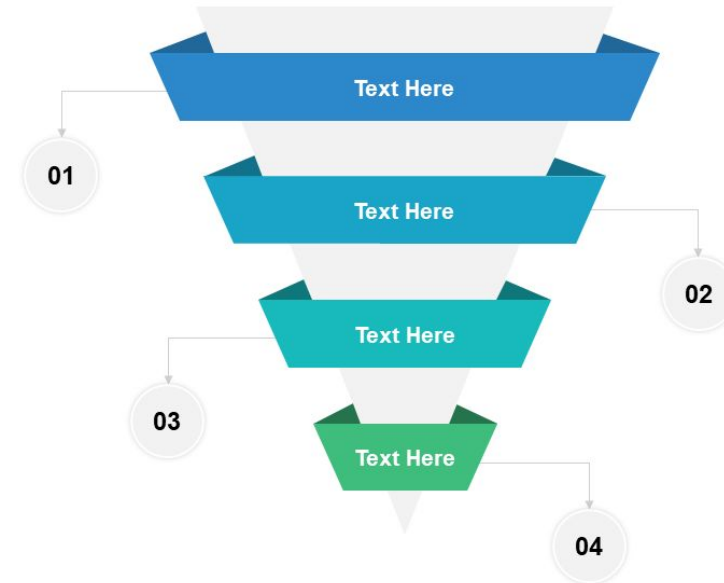

- → **The inverted pyramid** is a narrative structure in which the most crucial information is delivered first.
- → A story begins with the who, what, when, where, and why, followed by supporting elements and background information.

Infographic Colorful Upside Down Pyramid with 4 Floors

This slide is 100% editable. Adapt it to your needs and capture your audience's attention.

[Click here to get the PPT template!!](#)