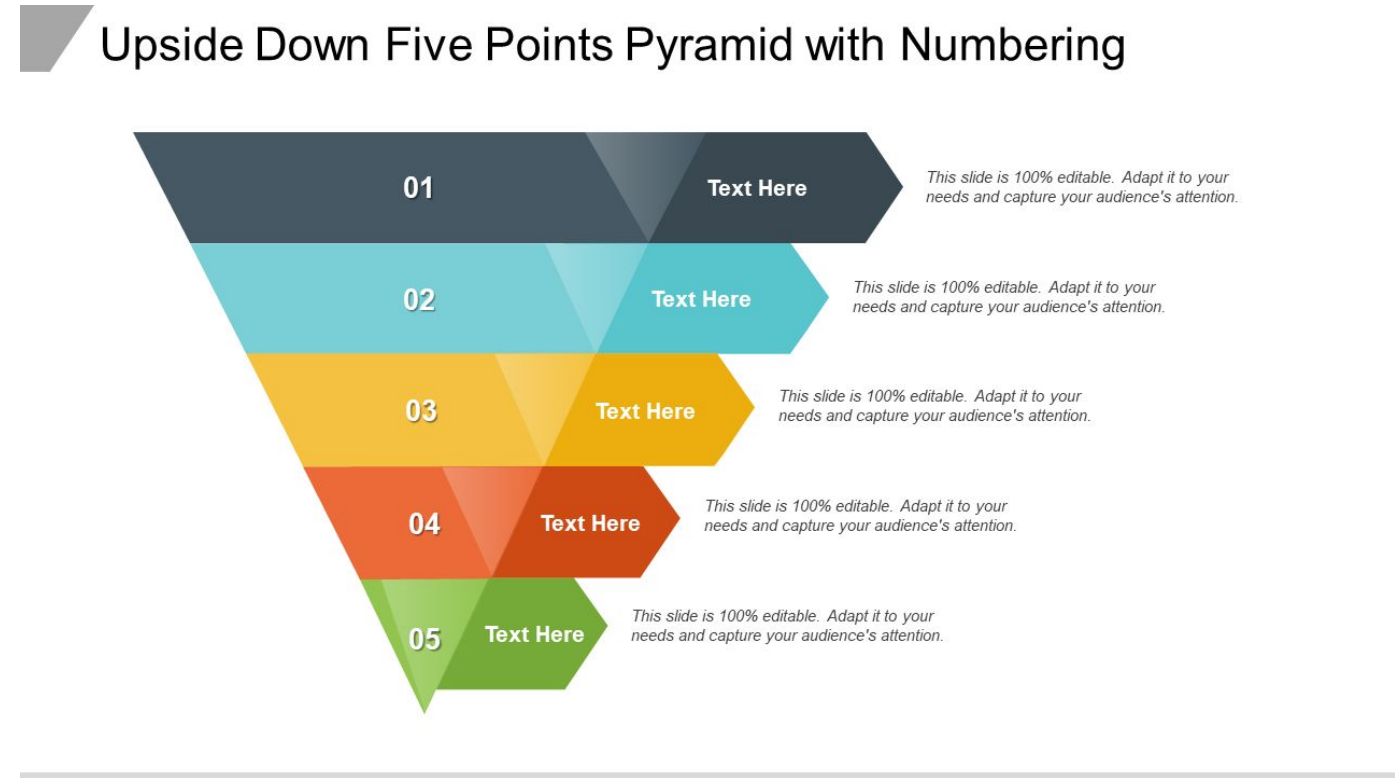

Pyramid Diagram - 7 Levels

- **The inverted pyramid** is a narrative structure in which the most crucial information is delivered first.
- A story begins with the who, what, when, where, and why, followed by supporting elements and background information.

four steps:

- detecting presenting and collateral symptoms;
- organising symptoms into logical constellations and functional groupings;
- linking symptoms to inferred regions of difficulty in self-function;
- restricting these to basic self-development flaws.