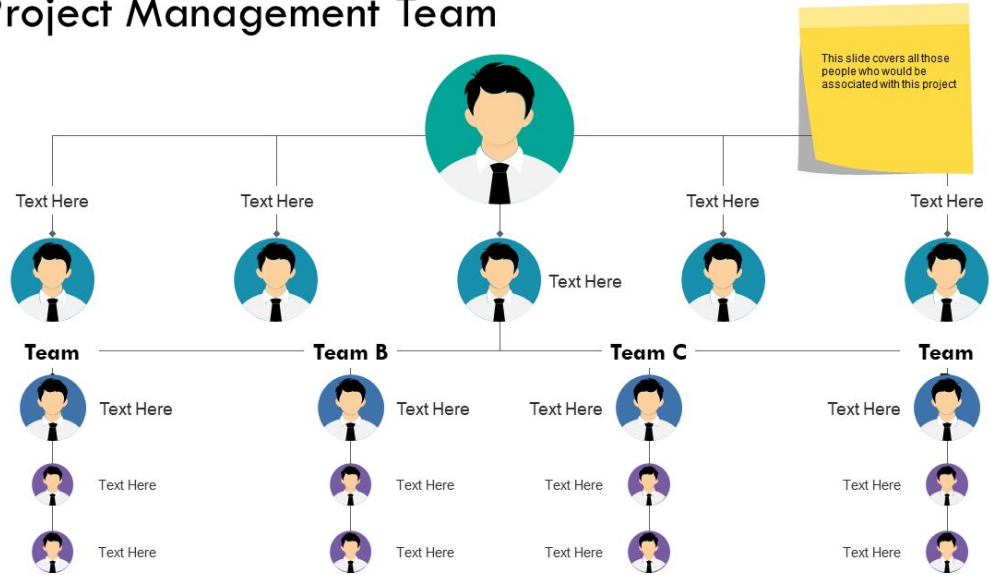

- **Project management** is the use of processes, methods, skills, knowledge, and experience to achieve specific project objectives within agreed-upon parameters.
- Project management has final deliverables that are time and budget limited.

Project Management Team

This slide is 100% editable. Adapt it to your needs and capture your audience's attention. This slide is 100% editable. Adapt it to your needs and capture your audience's attention.

[Click here to get the template!!](#)