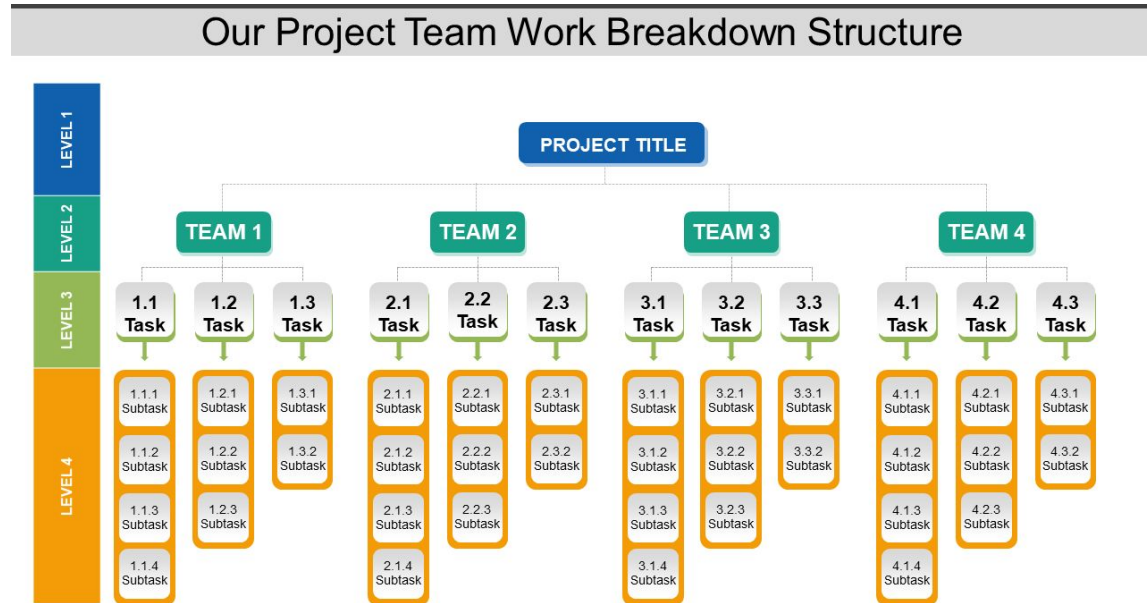

[Click here to get the template!!](#)

- A circular org chart is an alternative to the traditional hierarchical org chart.
- Organization charts, visualises a company's organisational structure to show information such as who reports to whom and which department each employee belongs to.

Circular Organization Chart of Project Team Members

This slide is 100% editable. Adapt it to your needs and capture your audience's attention.

[Click here to get the template!!](#)

- **Project management** is the use of processes, methods, skills, knowledge, and experience to achieve specific project objectives within agreed-upon parameters.
- Project management has final deliverables that are time and budget limited.

[Click here to get the template!!](#)

- A **Work breakdown structure** (WBS) is a project deconstruction that is visual, hierarchical, and deliverable-oriented.
- It is a useful diagram for project managers because it allows them to break down their project scope and visualise all of the tasks that must be completed.

[Click here to get the best templates!!](#)

What are the three work breakdown structure levels?

- Project title or final deliverable at Level 0.
- Level 1: Important deliverables.
- Level 2: Deliverables that can still be disassembled.
- Level 3: The team can be assigned to complete the third level deliverables.